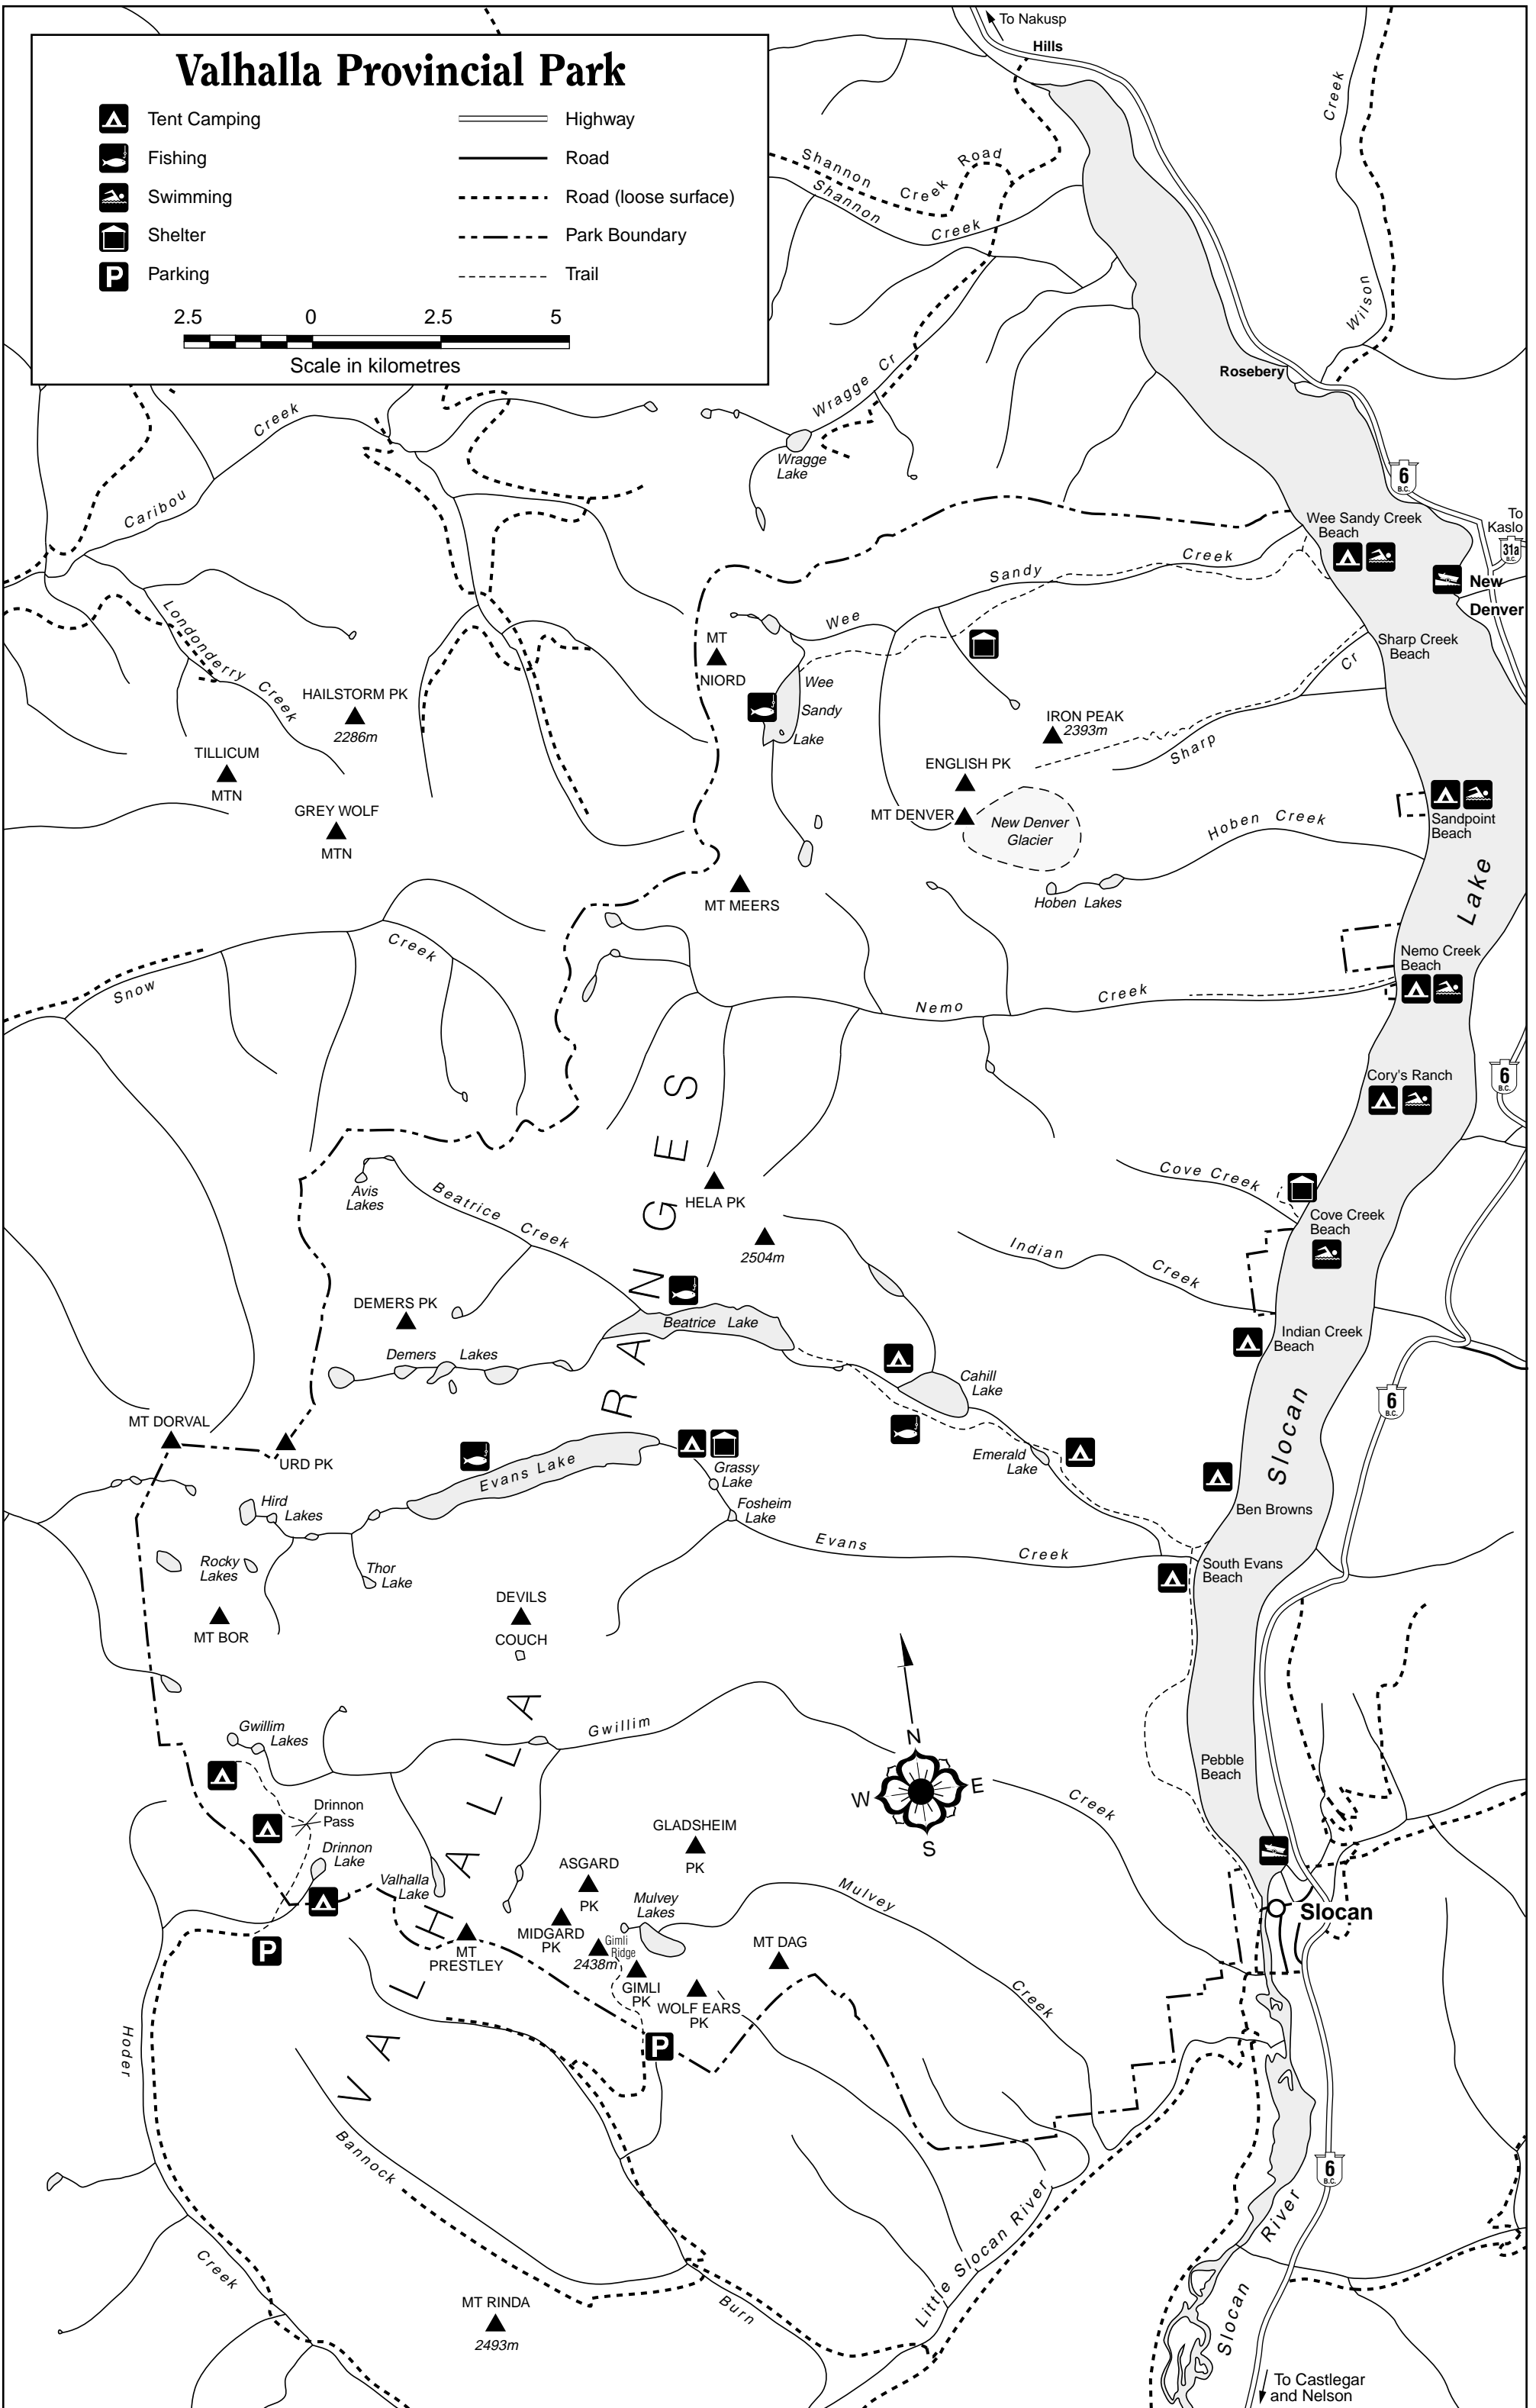

Valhalla Provincial Park

-  Tent Camping
-  Fishing
-  Swimming
-  Shelter
-  Parking
-  Highway
-  Road
-  Road (loose surface)
-  Park Boundary
-  Trail

To Castlegar and Nelson

To Nakusp Hills

To Kaslo 31a To Denver

To Kaslo 31a To Denver

6 B.C.

6 B.C.

6 B.C.

6 B.C.

6 B.C.

6 B.C.